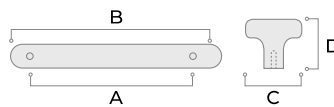

858

ZAMAK

Ref.	A	B	C	D	Unidades
858.128	128	142	8	30	40 / 120
858.192	192	206	8	30	25 / 75
858.320	320	334	8	30	25 / 75

Acabados / Finishes

Ref. 04	Ref. 08	Ref. 18	Ref. 58
Cromo brillo Bright chrome	Lacado negro Black	Oro mate Matt gold	Niquel satinado Brush satin nickel